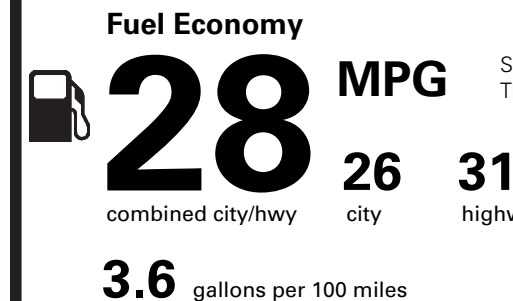

FUNCTIONAL

- AM/FM/MP3, 6 SPEAKERS
- AUTO START STOP TECH
- ELECTRIC PARKING BRAKE
- FORD CO-PILOT360™
- FORDPASS™ CONNECT 4GWI-FI HOTSPOT TELEMATICS MODEM
- INTELLIGENT ACCESS W/PUSH BUTTON START
- REAR VIEW CAMERA
- SECURICODE KEYLESS KEYPAD
- SIRIUSXM® - SVC N/A AK&HI
- SYNC®3 8" SCR N W/APPLINK®

SAFETY/SECURITY

- ADVANCETRAC® WITH RSC®
- AIRBAG - DRIVER KNEE
- AIRBAGS - DUAL STAGE FRONT
- AIRBAGS - FRONT SEAT MOUNTED SIDE IMPACT
- AIRBAGS - SAFETY CANOPY®
- LATCH CHILD SAFETY SYSTEM
- PERSONAL SAFETY SYSTEM™
- SOS POST-CRASH ALERT SYS™
- TIRE PRESSURE MONIT SYS

WARRANTY

- 3YR/36,000 BUMPER / BUMPER
- 5YR/60,000 POWERTRAIN
- 5YR/60,000 ROADSIDE ASSIST

INCLUDED ON THIS VEHICLE

(MSRP)

EQUIPMENT GROUP 200A

OPTIONAL EQUIPMENT/OTHER

2020 MODEL YEAR	
RAPID RED MET TINTED CC	395.00
.17" SHDW SLVR-PNTD ALUM WHEEL	
.225/65R17 102H A/S BSW2 TIRES	
FLOOR LINERS, FRONT AND REAR	125.00
FORD CO-PILOT360 ASSIST	695.00
.VOICE-ACTV TOUCH-SCR NAV SYS	
.ADAPTIVE CRUISE W/STOP AND GO	
FRONT LICENSE PLATE BRACKET	NO CHARGE

PRICE INFORMATION

BASE PRICE	$28,595.00
TOTAL OPTIONS/OTHER	1,215.00
TOTAL VEHICLE & OPTIONS/OTHER	29,810.00
DESTINATION & DELIVERY	1,195.00

EPA DOT Fuel Economy and Environment

Gasoline Vehicle

Small SUVs range from 18 to 120 MPG. The best vehicle rates 136 MPGe.

You save $250
in fuel costs over 5 years compared to the average new vehicle.

Annual fuel cost **$1,450**